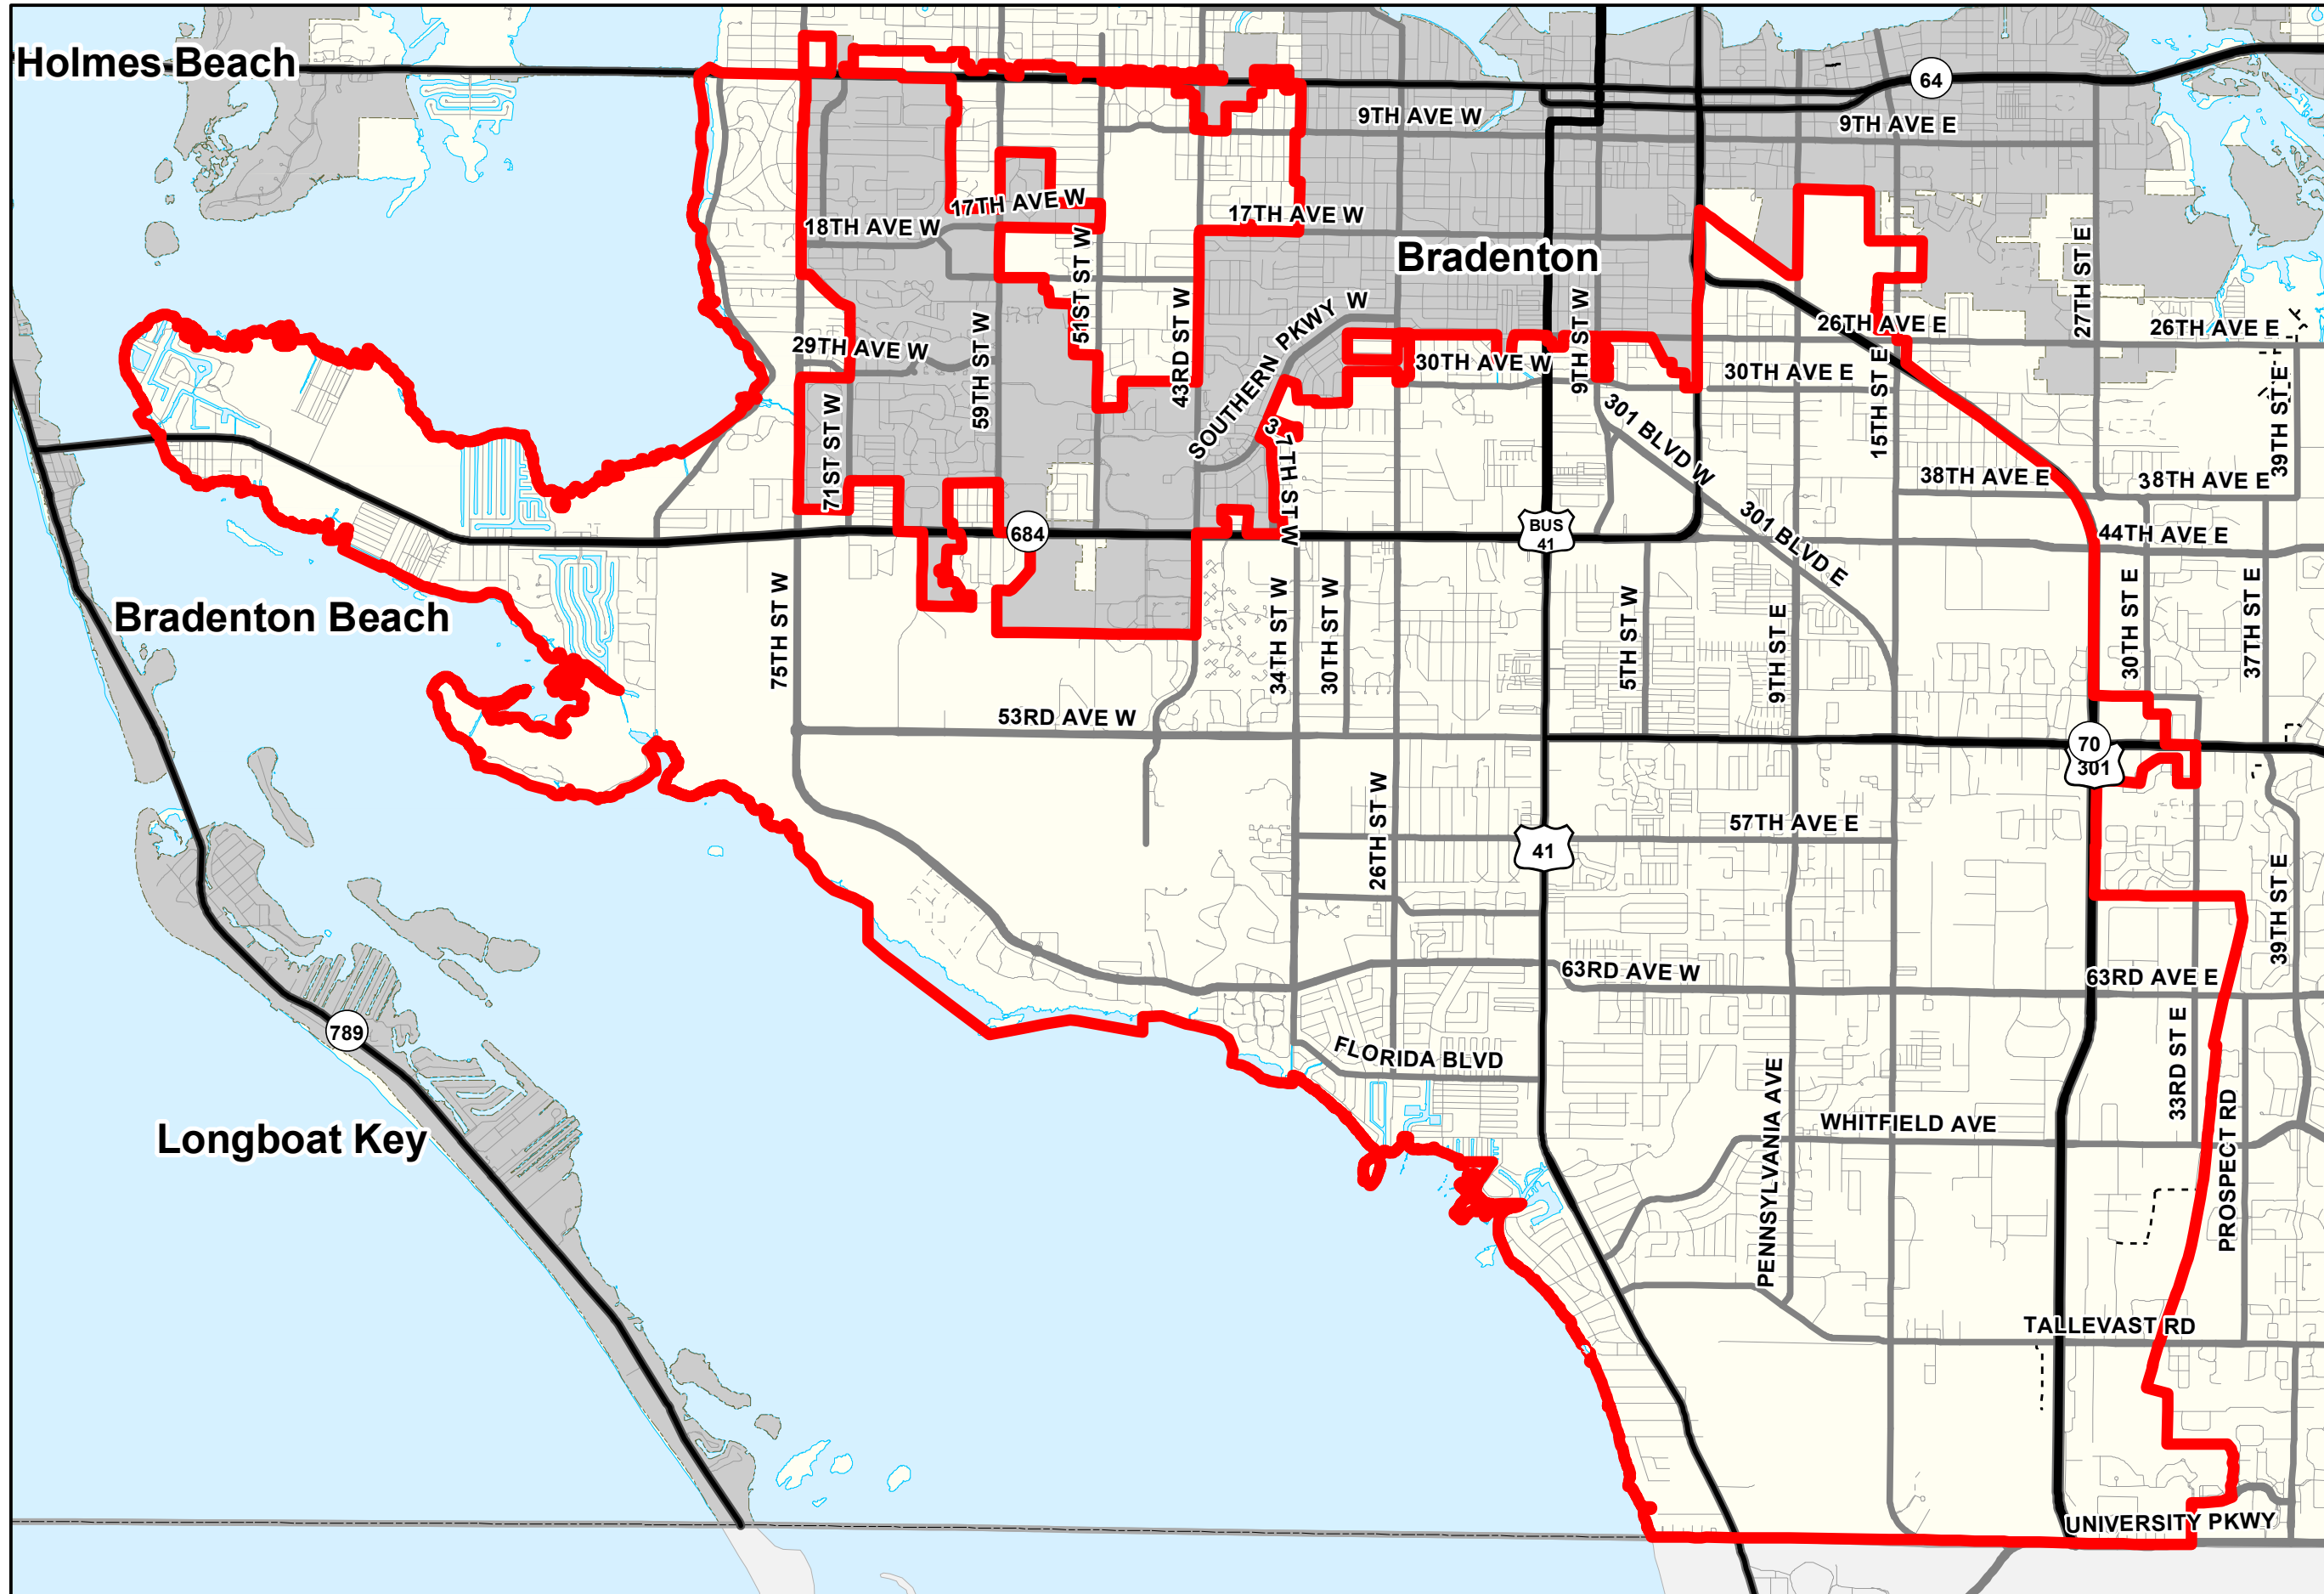

SOUTHWEST TIF DISTRICT

-  TIF Boundary
-  Municipality

Map Author: Paul Hrebenach
Creation Date: 7 / 2014
Map Document Name: S:\BD_Planning\Images - Maps - GIS\ Paul H\John O\TIF Boundaries\Southwest TIF SW TIF.mxd

This map was developed by the Manatee County Geographic Information Systems Division. It is provided for general reference and is not warranted in any way. Errors from non-coincidence of features from different sources may exist. The Manatee County BOCC shall be held harmless for inappropriate or unintended uses of the information.